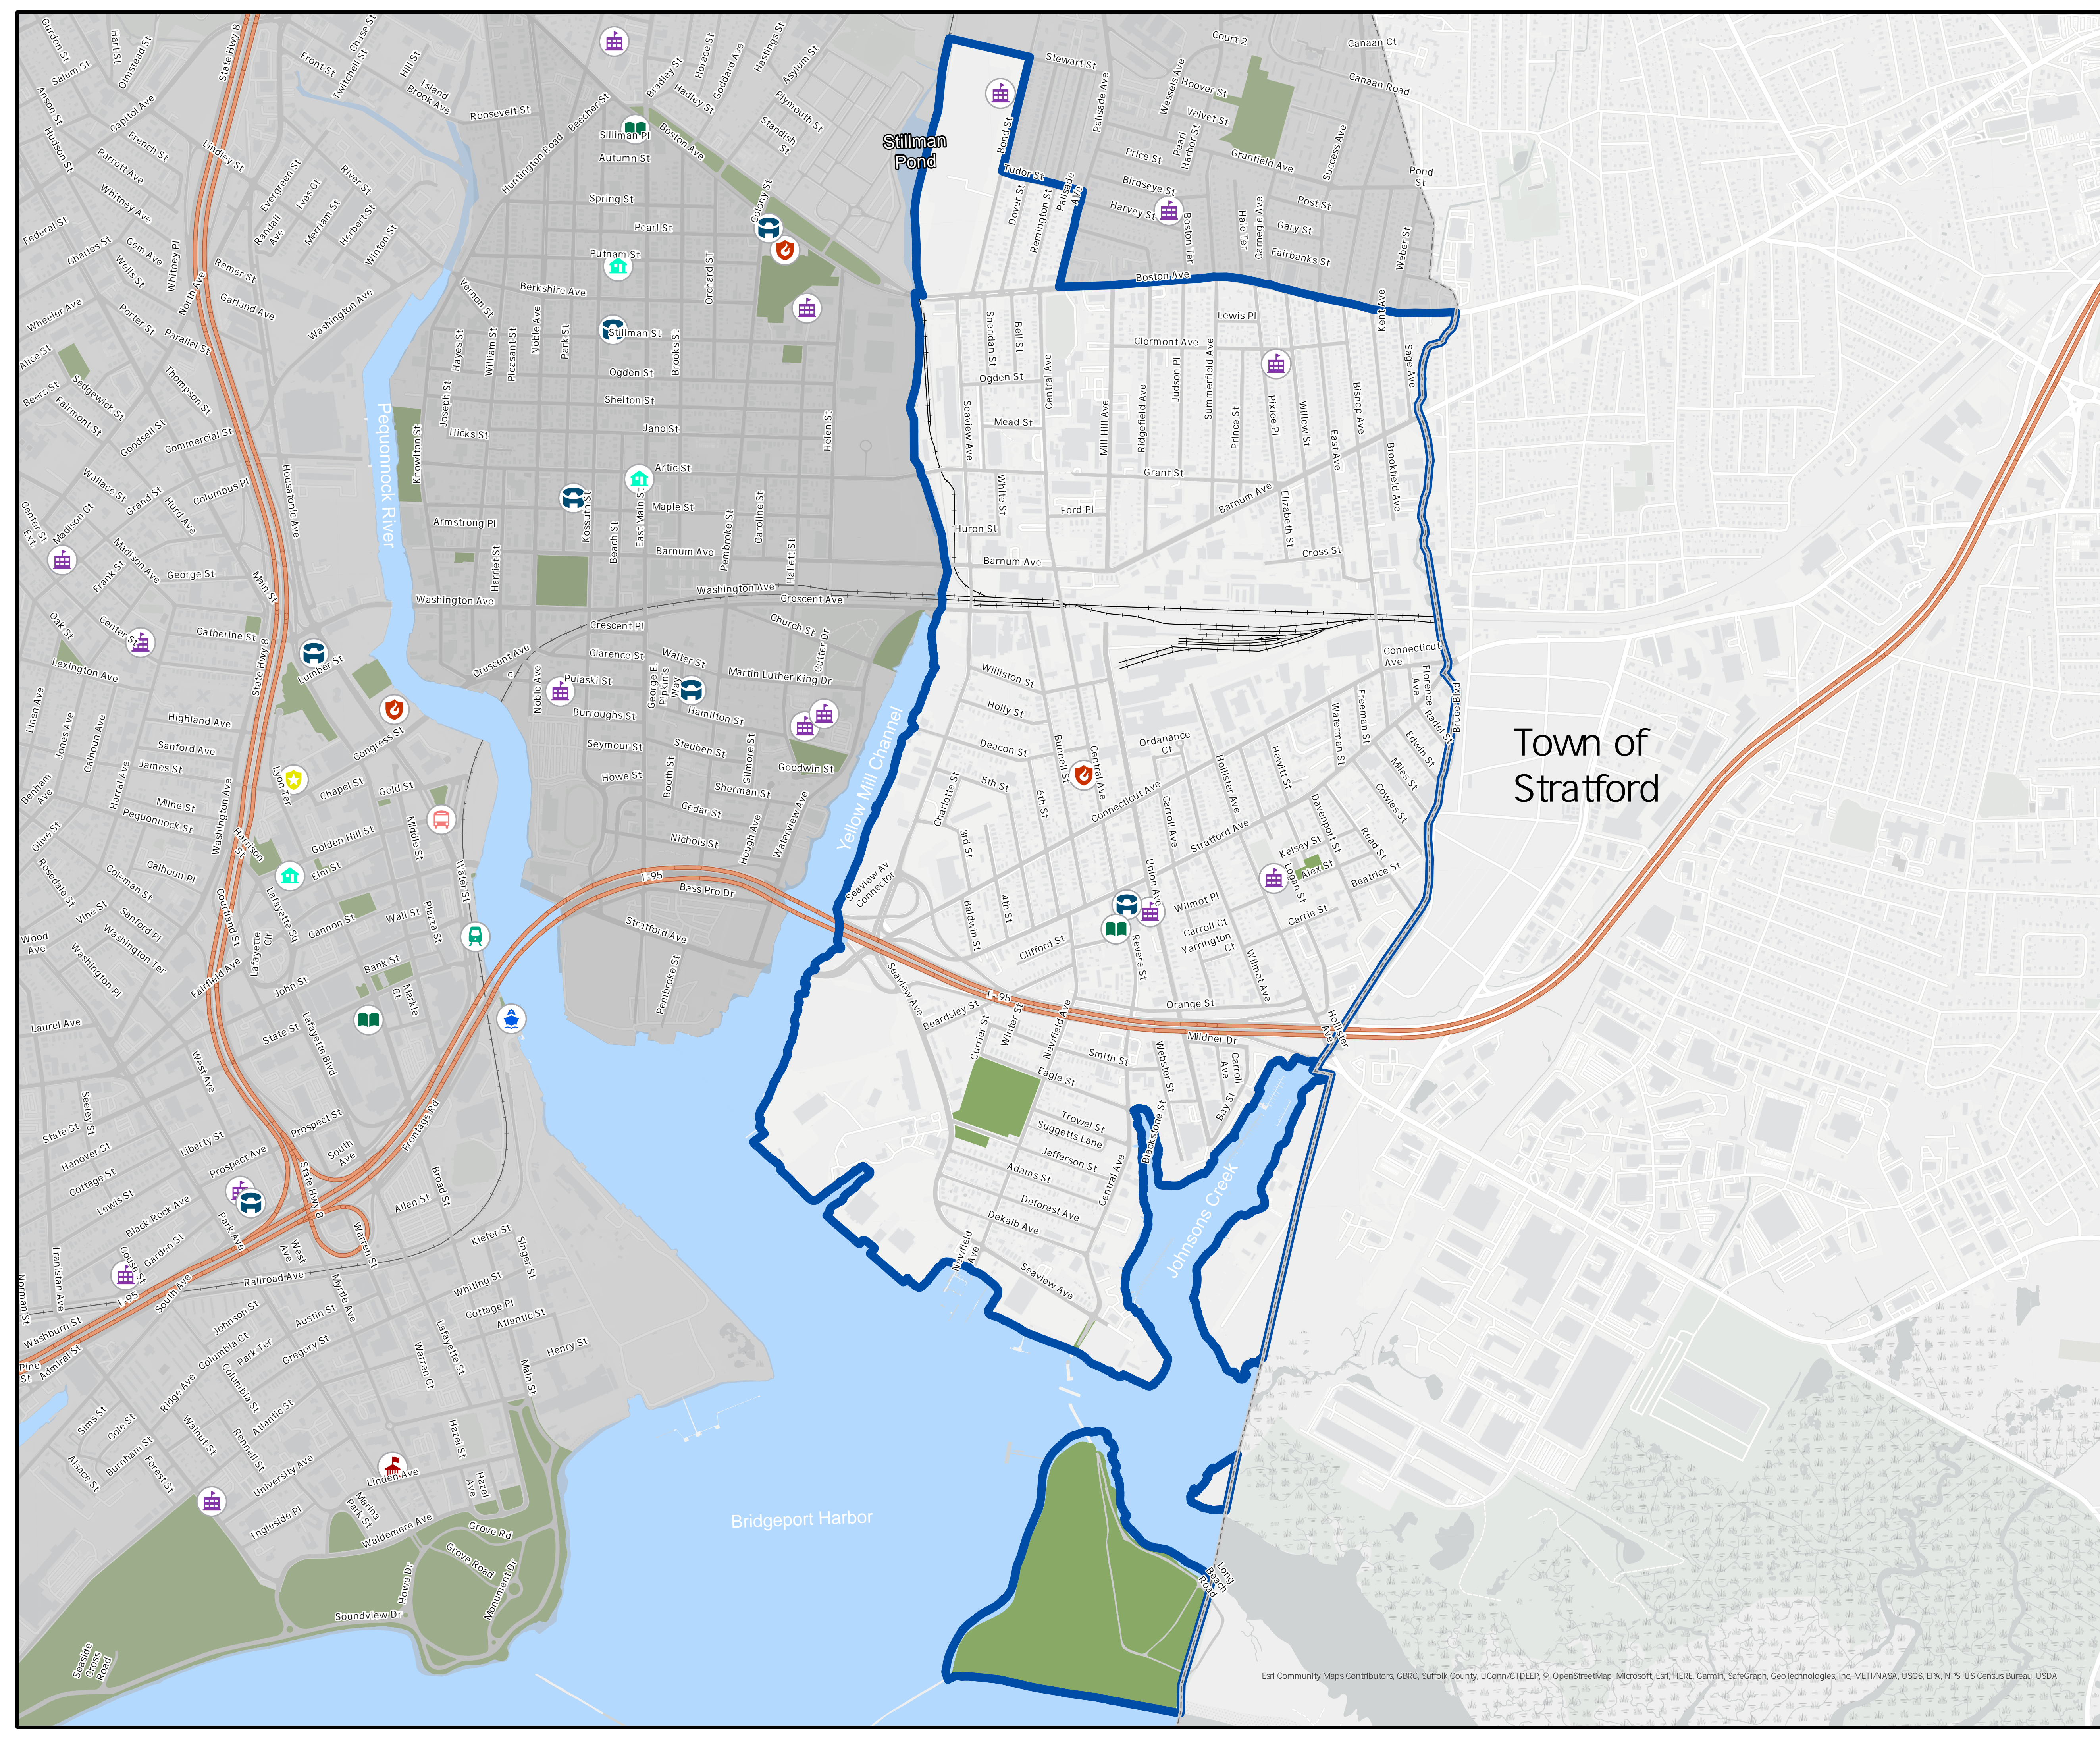

City of Bridgeport, Connecticut
Joseph P. Ganim, Mayor

City Council District No. 139

Produced by the Department of
Information and
Technology Services (BEGIS) on
July 7, 2023

Legend

- City Council District 139
- City Boundary
- Highways
- Railroad
- Community Center
- Ferry Terminal
- Fire Department
- Library
- Police Headquarters
- Public Schools
- Senior Center
- Train Station
- University of Bridgeport
- Parks
- Roads
- Waterbodies

0 490 980 1,960
Feet

Town of
Stratford