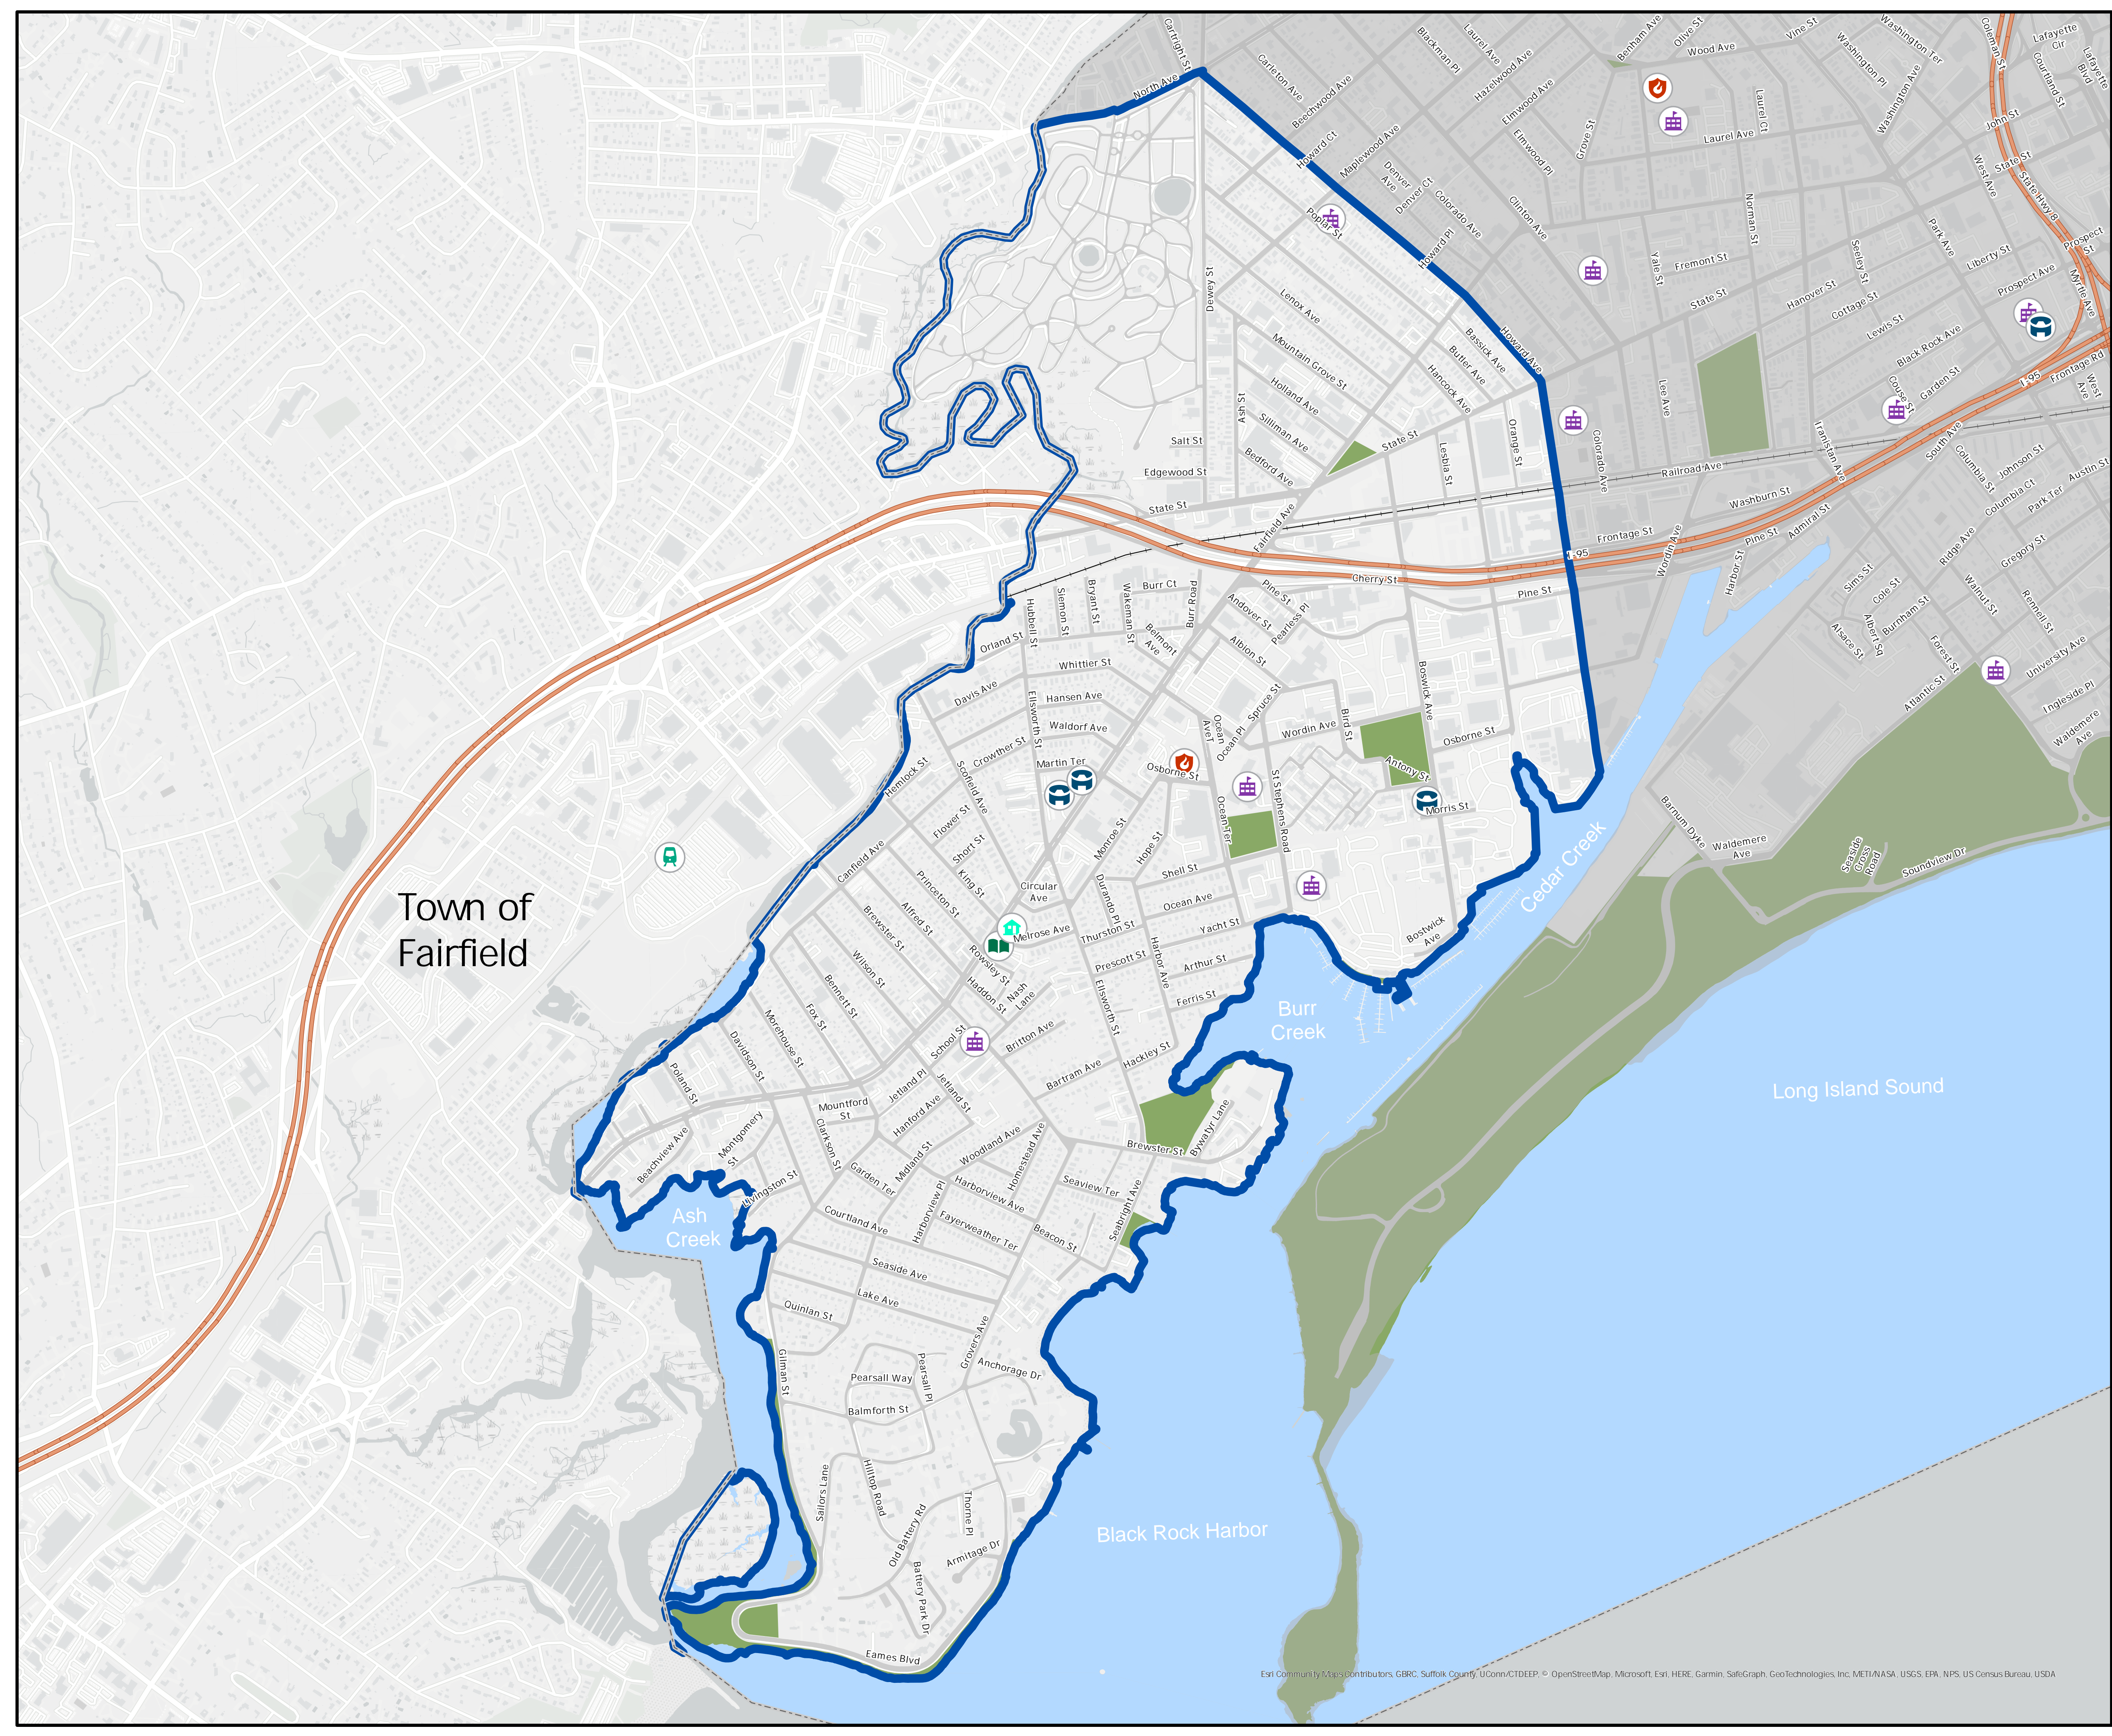

City of Bridgeport, Connecticut
Joseph P. Ganim, Mayor

City Council District No. 130

Produced by the Department of
Information and
Technology Services (BEGIS) on
July 7, 2023

Legend

- City Council District 130
- City Boundary
- Highways
- Railroad
- Community Center
- Ferry Terminal
- Fire Department
- Library
- Police Headquarters
- Public Schools
- Senior Center
- Train Station
- University of Bridgeport
- Parks
- Roads
- Waterbodies